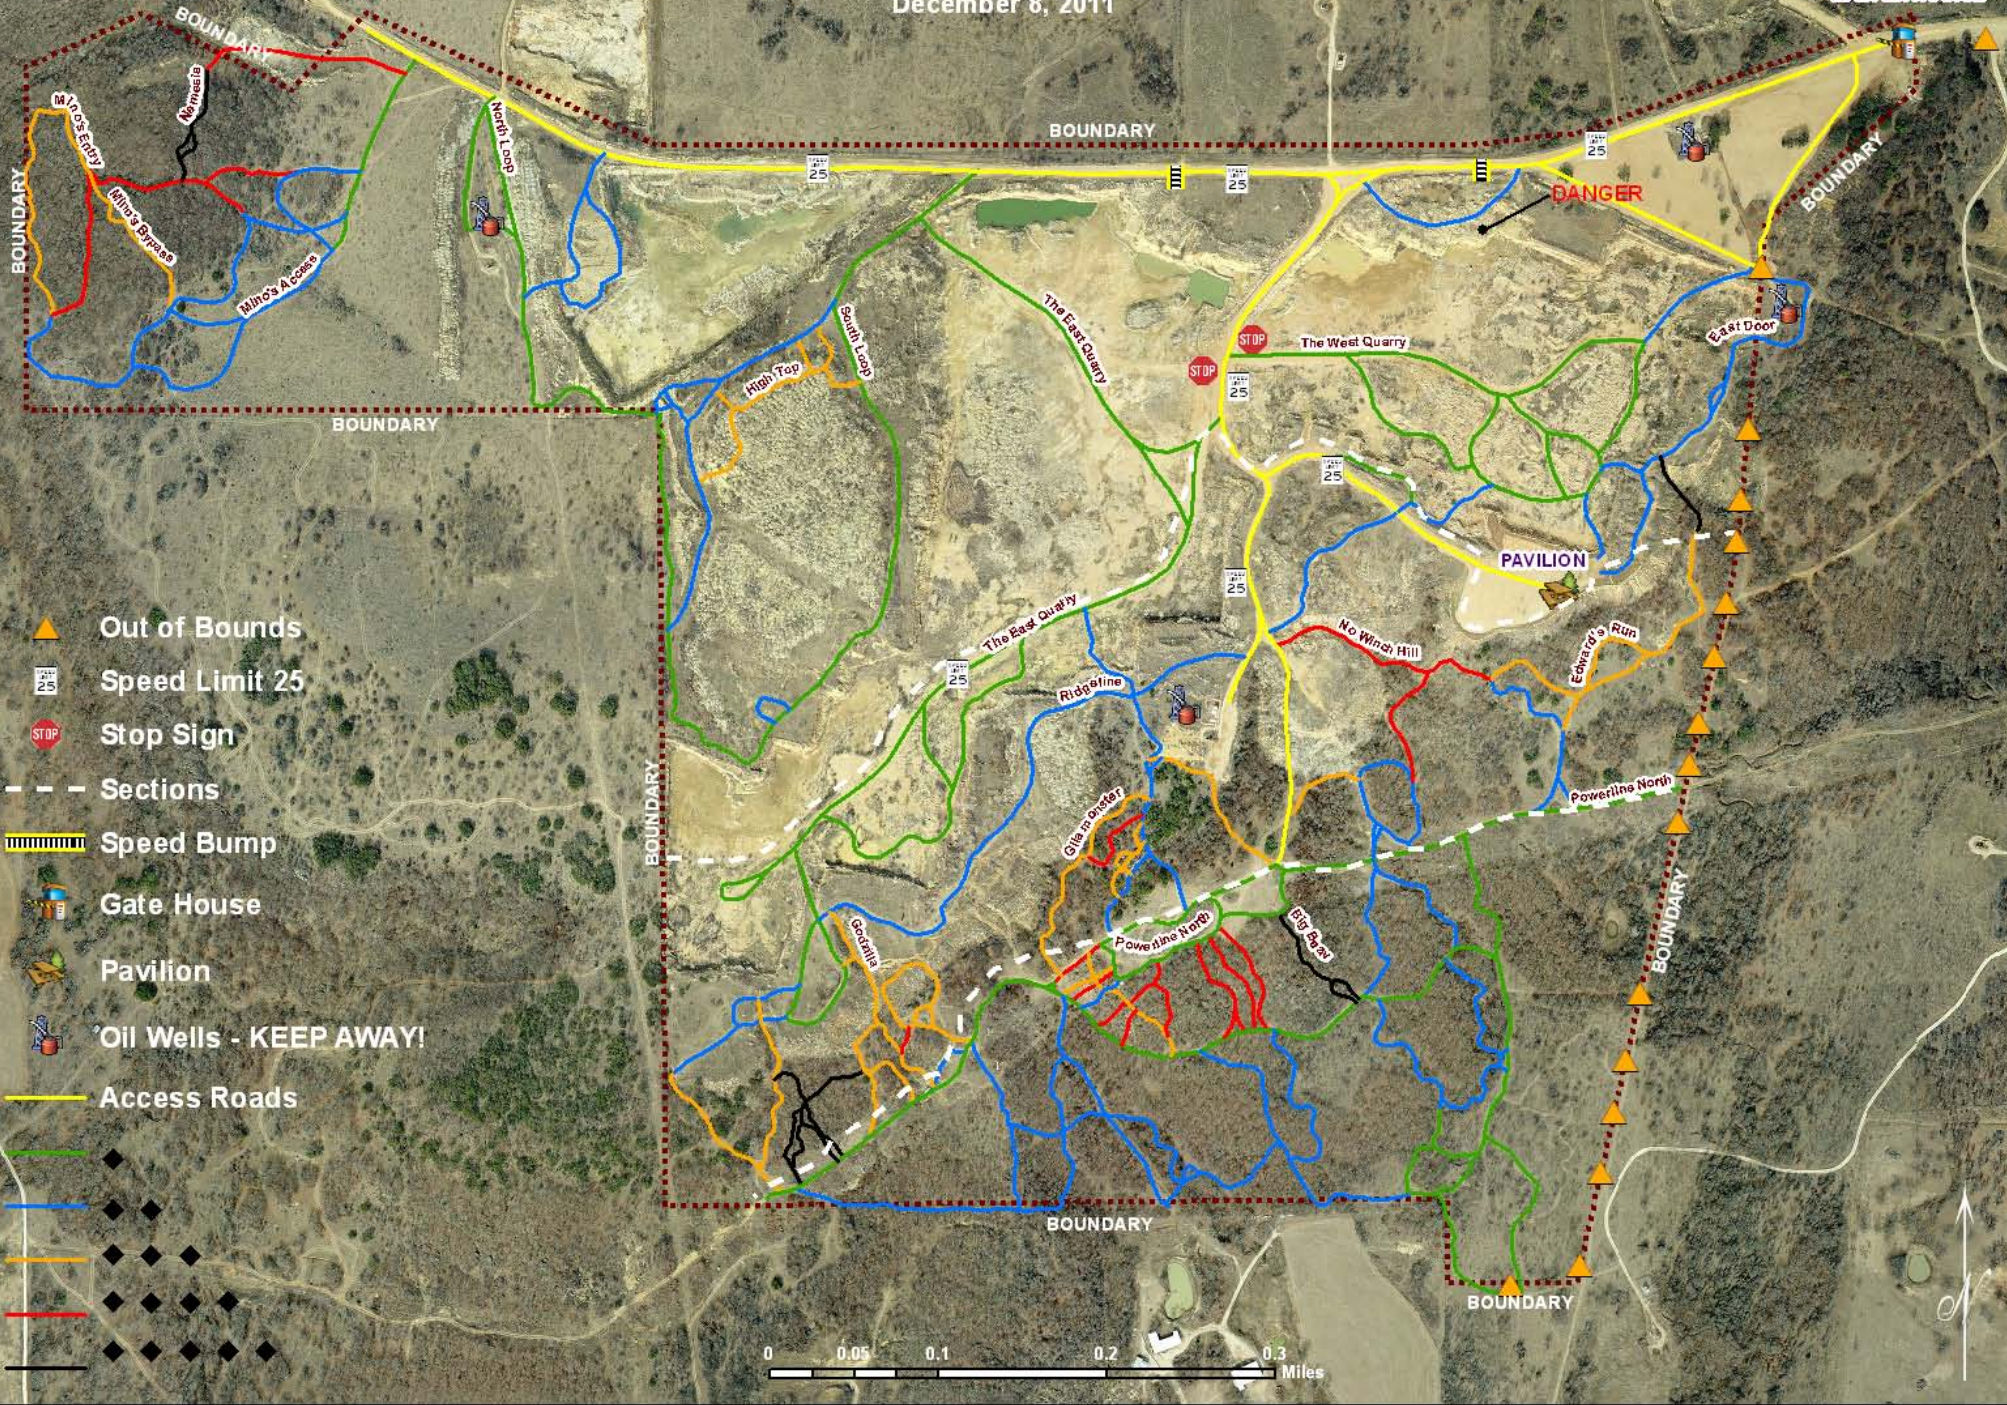

City of Bridgeport Northwest OHV Park

December 8, 2011

MAIN ENTRANCE

- ▲ Out of Bounds
- 25 Speed Limit 25
- STOP Stop Sign
- - - Sections
- ▬▬▬ Speed Bump
- Gate House
- Pavilion
- Oil Wells - KEEP AWAY!
- Access Roads

0 0.05 0.1 0.2 0.3 Miles