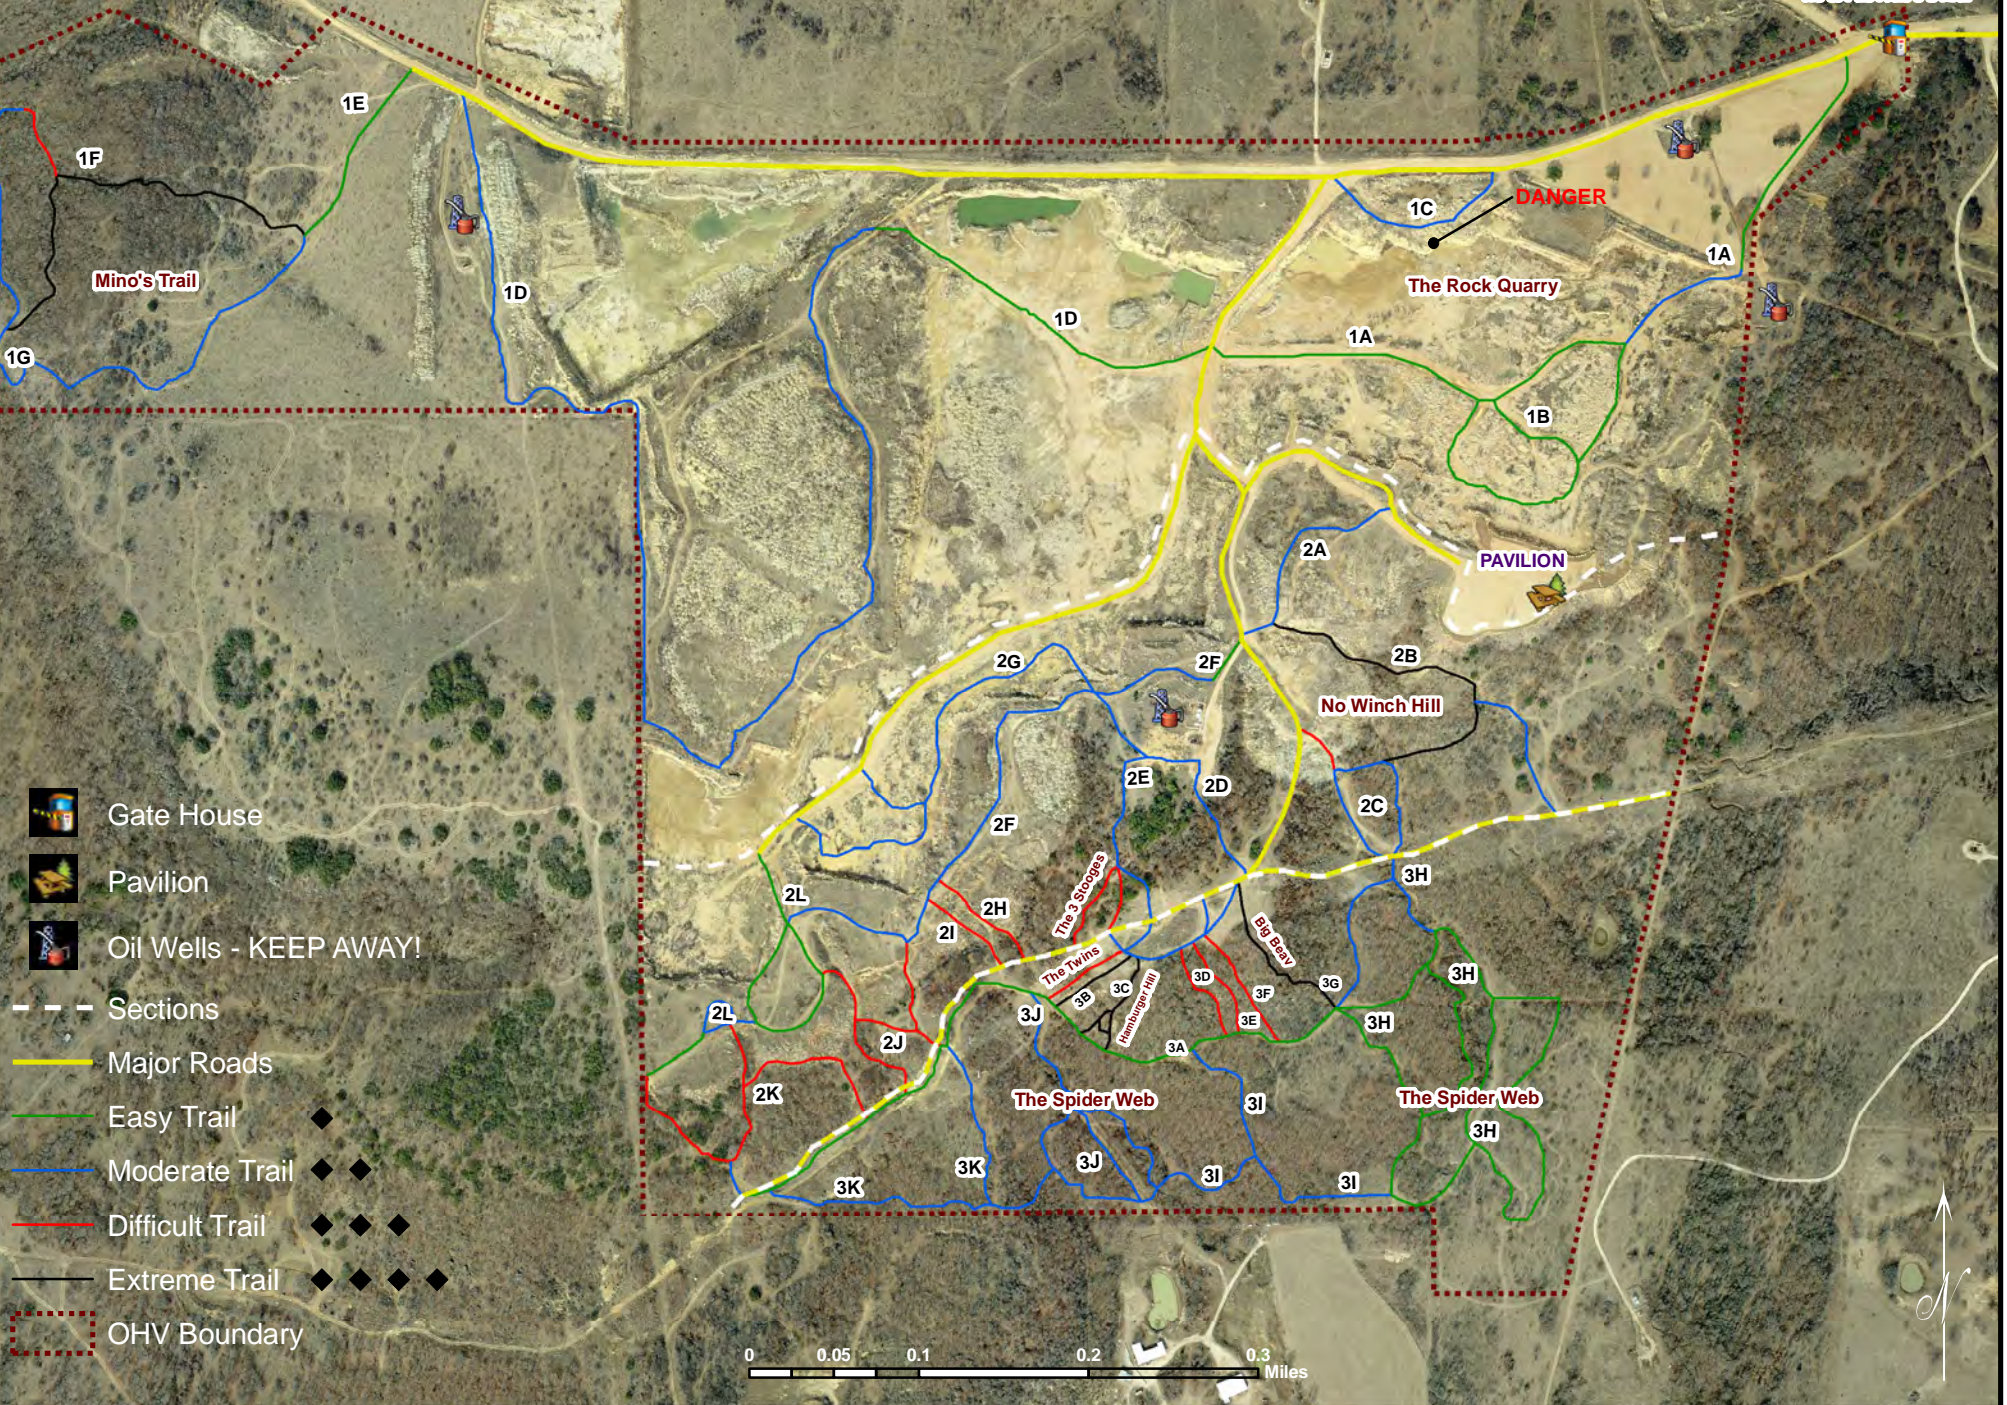

City of Bridgeport Northwest OHV Park

MAIN ENTRANCE

DANGER

PAVILION

The Rock Quarry

No Winch Hill

The Spider Web

The Spider Web

The 3 Stages

The Twins

Hamburger Hill

Big Bay

Mino's Trail

-  Gate House
-  Pavilion
-  Oil Wells - KEEP AWAY!
-  Sections
-  Major Roads
-  Easy Trail
-  Moderate Trail
-  Difficult Trail
-  Extreme Trail
-  OHV Boundary

0 0.05 0.1 0.2 0.3 Miles